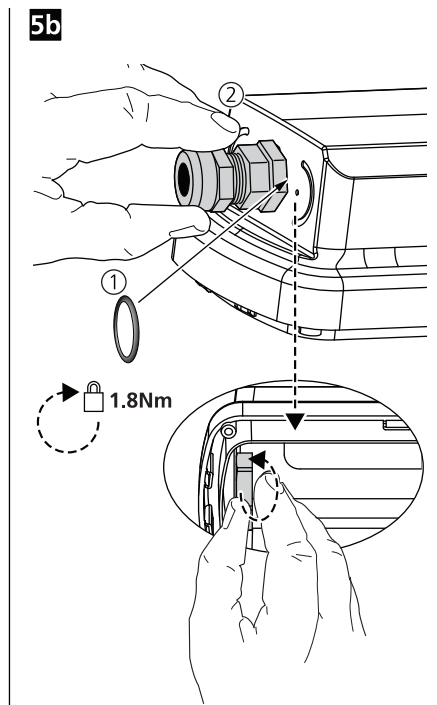

SKU	Description	Luminaire
0010476	Resisto SSA03H KIT	Resisto DALI
0010477	Resisto SSA03L KIT	Resisto DALI
0010478	Resisto SSA01N KIT	Resisto DALI

~~IP65~~ 0010470 5x2.5 Throughwiring kit 1200 mm
0010471 5x2.5 Throughwiring kit 1500 mm

~~IP65~~ 0010472 2x2.5 Throughwiring kit 1200 mm
0010473 2x2.5 Throughwiring kit 1500 mm

- [?] ○ Master / Slave**
- 0010470 5x2.5 Throughwiring kit 1200 mm
 - 0010471 5x2.5 Throughwiring kit 1500 mm
 - 0010472 2x2.5 Throughwiring kit 1200 mm
 - 0010473 2x2.5 Throughwiring kit 1500 mm