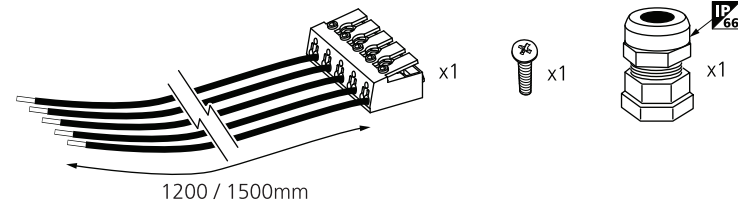

SKU	Description	Luminaire
0010476	Resisto SSA03H KIT	Resisto DALI
0010477	Resisto SSA03L KIT	Resisto DALI
0010478	Resisto SSA01N KIT	Resisto DALI

~~IP65~~ 0010470 5x2.5 Throughwiring kit 1200 mm
0010471 5x2.5 Throughwiring kit 1500 mm

~~IP65~~ 0010472 2x2.5 Throughwiring kit 1200 mm
0010473 2x2.5 Throughwiring kit 1500 mm

- [?] ○ Master / Slave**
- 0010470 5x2.5 Throughwiring kit 1200 mm
 - 0010471 5x2.5 Throughwiring kit 1500 mm
 - 0010472 2x2.5 Throughwiring kit 1200 mm
 - 0010473 2x2.5 Throughwiring kit 1500 mm