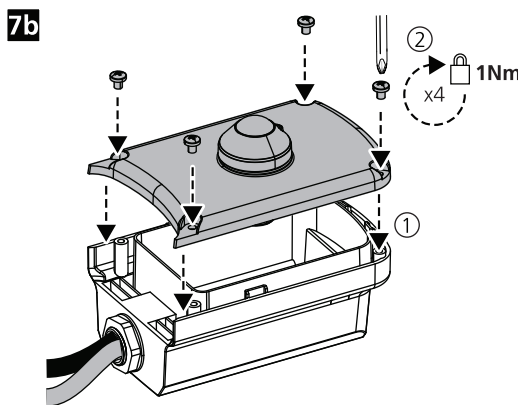

SKU	Description	Luminaire
0010476	Resisto SSA03H KIT	Resisto DALI
0010477	Resisto SSA03L KIT	Resisto DALI
0010478	Resisto SSA01N KIT	Resisto DALI

~~IP65~~ 0010470 5x2.5 Throughwiring kit 1200 mm
0010471 5x2.5 Throughwiring kit 1500 mm

~~IP65~~ 0010472 2x2.5 Throughwiring kit 1200 mm
0010473 2x2.5 Throughwiring kit 1500 mm

- [?] ○ Master / Slave**
- 0010470 5x2.5 Throughwiring kit 1200 mm
 - 0010471 5x2.5 Throughwiring kit 1500 mm
 - 0010472 2x2.5 Throughwiring kit 1200 mm
 - 0010473 2x2.5 Throughwiring kit 1500 mm