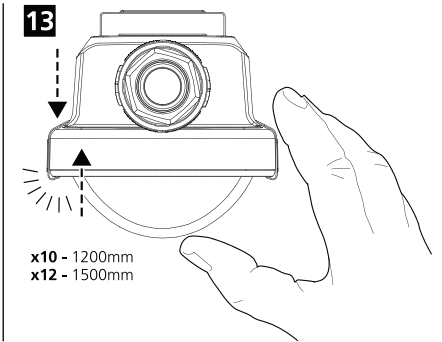

SKU	Description	Luminaire
0010476	Resisto SSA03H KIT	Resisto DALI
0010477	Resisto SSA03L KIT	Resisto DALI
0010478	Resisto SSA01N KIT	Resisto DALI

~~IP65~~ 0010470 5x2.5 Throughwiring kit 1200 mm
0010471 5x2.5 Throughwiring kit 1500 mm

~~IP65~~ 0010472 2x2.5 Throughwiring kit 1200 mm
0010473 2x2.5 Throughwiring kit 1500 mm

- [?] ○ Master / Slave**
- 0010470 5x2.5 Throughwiring kit 1200 mm
 - 0010471 5x2.5 Throughwiring kit 1500 mm
 - 0010472 2x2.5 Throughwiring kit 1200 mm
 - 0010473 2x2.5 Throughwiring kit 1500 mm