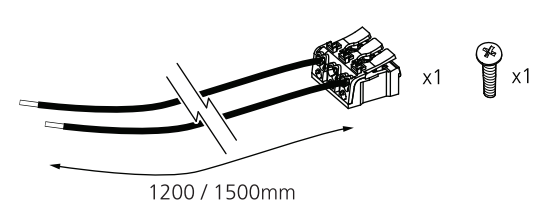

SKU	Description	Luminaire
0010476	Resisto SSA03H KIT	Resisto DALI
0010477	Resisto SSA03L KIT	Resisto DALI
0010478	Resisto SSA01N KIT	Resisto DALI

~~IP65~~ 0010470 5x2.5 Throughwiring kit 1200 mm
0010471 5x2.5 Throughwiring kit 1500 mm

~~IP65~~ 0010472 2x2.5 Throughwiring kit 1200 mm
0010473 2x2.5 Throughwiring kit 1500 mm

- [?] ○ Master / Slave**
- 0010470 5x2.5 Throughwiring kit 1200 mm
 - 0010471 5x2.5 Throughwiring kit 1500 mm
 - 0010472 2x2.5 Throughwiring kit 1200 mm
 - 0010473 2x2.5 Throughwiring kit 1500 mm