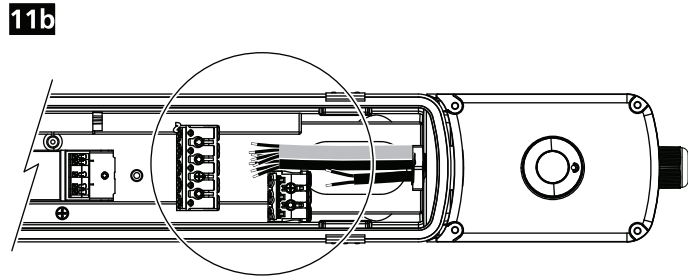

SKU	Description	Luminaire
0010476	Resisto SSA03H KIT	Resisto DALI
0010477	Resisto SSA03L KIT	Resisto DALI
0010478	Resisto SSA01N KIT	Resisto DALI

~~IP65~~ 0010470 5x2.5 Throughwiring kit 1200 mm
0010471 5x2.5 Throughwiring kit 1500 mm

~~IP65~~ 0010472 2x2.5 Throughwiring kit 1200 mm
0010473 2x2.5 Throughwiring kit 1500 mm

- [?] ○ Master / Slave**
- 0010470 5x2.5 Throughwiring kit 1200 mm
 - 0010471 5x2.5 Throughwiring kit 1500 mm
 - 0010472 2x2.5 Throughwiring kit 1200 mm
 - 0010473 2x2.5 Throughwiring kit 1500 mm