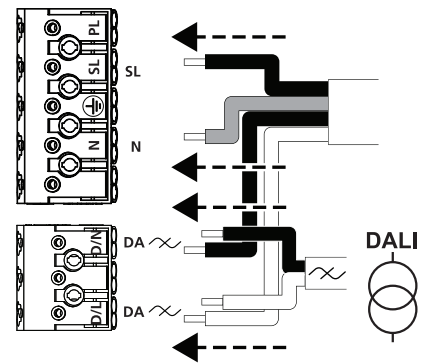

SKU	Description	Luminaire
0010476	Resisto SSA03H KIT	Resisto DALI
0010477	Resisto SSA03L KIT	Resisto DALI
0010478	Resisto SSA01N KIT	Resisto DALI

~~IP65~~ 0010470 5x2.5 Throughwiring kit 1200 mm
0010471 5x2.5 Throughwiring kit 1500 mm

~~IP65~~ 0010472 2x2.5 Throughwiring kit 1200 mm
0010473 2x2.5 Throughwiring kit 1500 mm

- [?] ○ Master / Slave**
- 0010470 5x2.5 Throughwiring kit 1200 mm
 - 0010471 5x2.5 Throughwiring kit 1500 mm
 - 0010472 2x2.5 Throughwiring kit 1200 mm
 - 0010473 2x2.5 Throughwiring kit 1500 mm