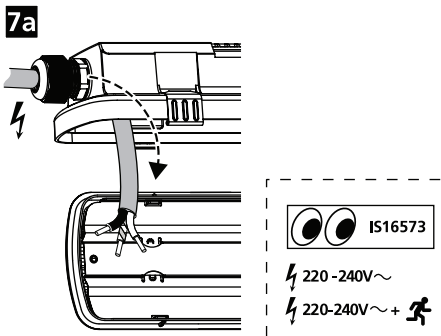

SKU	Description	Luminaire
0010476	Resisto SSA03H KIT	Resisto DALI
0010477	Resisto SSA03L KIT	Resisto DALI
0010478	Resisto SSA01N KIT	Resisto DALI

~~IP65~~ 0010470 5x2.5 Throughwiring kit 1200 mm
0010471 5x2.5 Throughwiring kit 1500 mm

~~IP65~~ 0010472 2x2.5 Throughwiring kit 1200 mm
0010473 2x2.5 Throughwiring kit 1500 mm

- [?] ○ Master / Slave**
- 0010470 5x2.5 Throughwiring kit 1200 mm
 - 0010471 5x2.5 Throughwiring kit 1500 mm
 - 0010472 2x2.5 Throughwiring kit 1200 mm
 - 0010473 2x2.5 Throughwiring kit 1500 mm