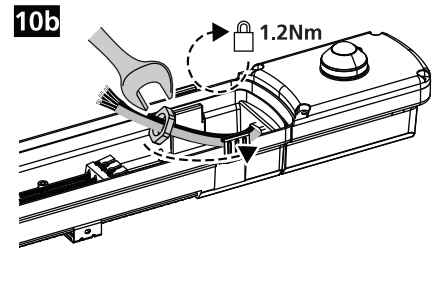

SKU	Description	Luminaire
0010476	Resisto SSA03H KIT	Resisto DALI
0010477	Resisto SSA03L KIT	Resisto DALI
0010478	Resisto SSA01N KIT	Resisto DALI

~~IP65~~ 0010470 5x2.5 Throughwiring kit 1200 mm
0010471 5x2.5 Throughwiring kit 1500 mm

~~IP65~~ 0010472 2x2.5 Throughwiring kit 1200 mm
0010473 2x2.5 Throughwiring kit 1500 mm

- [?] ○ Master / Slave**
- 0010470 5x2.5 Throughwiring kit 1200 mm
 - 0010471 5x2.5 Throughwiring kit 1500 mm
 - 0010472 2x2.5 Throughwiring kit 1200 mm
 - 0010473 2x2.5 Throughwiring kit 1500 mm