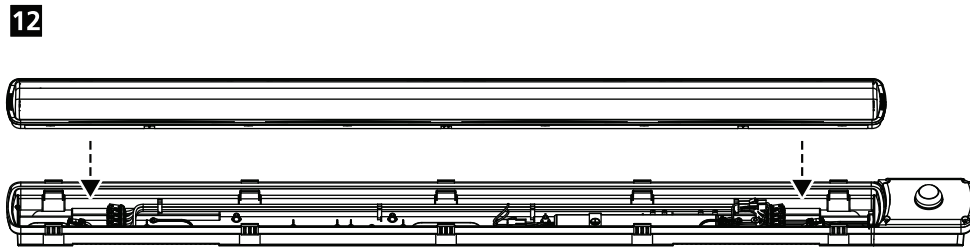

SKU	Description	Luminaire
0010476	Resisto SSA03H KIT	Resisto DALI
0010477	Resisto SSA03L KIT	Resisto DALI
0010478	Resisto SSA01N KIT	Resisto DALI

~~IP65~~ 0010470 5x2.5 Throughwiring kit 1200 mm
0010471 5x2.5 Throughwiring kit 1500 mm

~~IP65~~ 0010472 2x2.5 Throughwiring kit 1200 mm
0010473 2x2.5 Throughwiring kit 1500 mm

- [?] ○ Master / Slave**
- 0010470 5x2.5 Throughwiring kit 1200 mm
 - 0010471 5x2.5 Throughwiring kit 1500 mm
 - 0010472 2x2.5 Throughwiring kit 1200 mm
 - 0010473 2x2.5 Throughwiring kit 1500 mm