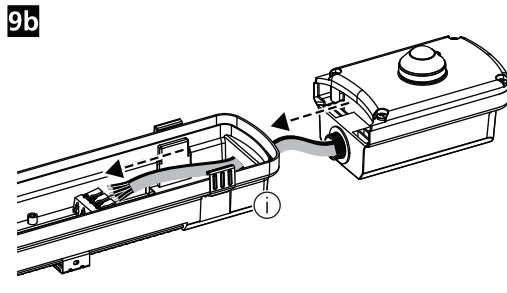

SKU	Description	Luminaire
0010476	Resisto SSA03H KIT	Resisto DALI
0010477	Resisto SSA03L KIT	Resisto DALI
0010478	Resisto SSA01N KIT	Resisto DALI

~~IP65~~ 0010470 5x2.5 Throughwiring kit 1200 mm
0010471 5x2.5 Throughwiring kit 1500 mm

~~IP65~~ 0010472 2x2.5 Throughwiring kit 1200 mm
0010473 2x2.5 Throughwiring kit 1500 mm

- [?] ○ Master / Slave**
- 0010470 5x2.5 Throughwiring kit 1200 mm
 - 0010471 5x2.5 Throughwiring kit 1500 mm
 - 0010472 2x2.5 Throughwiring kit 1200 mm
 - 0010473 2x2.5 Throughwiring kit 1500 mm