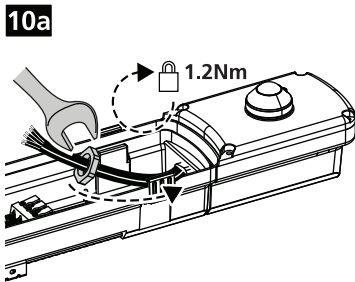

SKU	Description	Luminaire
0010476	Resisto SSA03H KIT	Resisto DALI
0010477	Resisto SSA03L KIT	Resisto DALI
0010478	Resisto SSA01N KIT	Resisto DALI

~~IP65~~ 0010470 5x2.5 Throughwiring kit 1200 mm
0010471 5x2.5 Throughwiring kit 1500 mm

~~IP65~~ 0010472 2x2.5 Throughwiring kit 1200 mm
0010473 2x2.5 Throughwiring kit 1500 mm

- [?] ○ Master / Slave**
- 0010470 5x2.5 Throughwiring kit 1200 mm
 - 0010471 5x2.5 Throughwiring kit 1500 mm
 - 0010472 2x2.5 Throughwiring kit 1200 mm
 - 0010473 2x2.5 Throughwiring kit 1500 mm