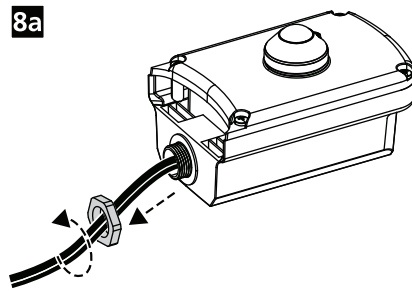

SKU	Description	Luminaire
0010476	Resisto SSA03H KIT	Resisto DALI
0010477	Resisto SSA03L KIT	Resisto DALI
0010478	Resisto SSA01N KIT	Resisto DALI

~~IP65~~ 0010470 5x2.5 Throughwiring kit 1200 mm
0010471 5x2.5 Throughwiring kit 1500 mm

~~IP65~~ 0010472 2x2.5 Throughwiring kit 1200 mm
0010473 2x2.5 Throughwiring kit 1500 mm

- [?] ○ Master / Slave**
- 0010470 5x2.5 Throughwiring kit 1200 mm
 - 0010471 5x2.5 Throughwiring kit 1500 mm
 - 0010472 2x2.5 Throughwiring kit 1200 mm
 - 0010473 2x2.5 Throughwiring kit 1500 mm