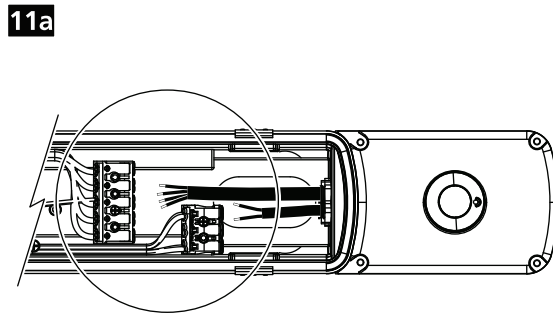

SKU	Description	Luminaire
0010476	Resisto SSA03H KIT	Resisto DALI
0010477	Resisto SSA03L KIT	Resisto DALI
0010478	Resisto SSA01N KIT	Resisto DALI

~~IP65~~ 0010470 5x2.5 Throughwiring kit 1200 mm
0010471 5x2.5 Throughwiring kit 1500 mm

~~IP65~~ 0010472 2x2.5 Throughwiring kit 1200 mm
0010473 2x2.5 Throughwiring kit 1500 mm

- [?] ○ Master / Slave**
- 0010470 5x2.5 Throughwiring kit 1200 mm
 - 0010471 5x2.5 Throughwiring kit 1500 mm
 - 0010472 2x2.5 Throughwiring kit 1200 mm
 - 0010473 2x2.5 Throughwiring kit 1500 mm