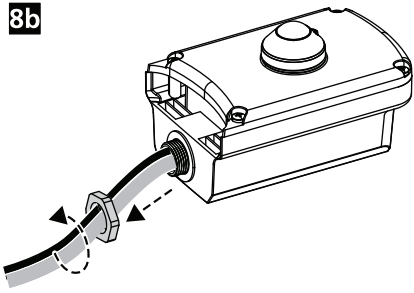

SKU	Description	Luminaire
0010476	Resisto SSA03H KIT	Resisto DALI
0010477	Resisto SSA03L KIT	Resisto DALI
0010478	Resisto SSA01N KIT	Resisto DALI

~~IP65~~ 0010470 5x2.5 Throughwiring kit 1200 mm
0010471 5x2.5 Throughwiring kit 1500 mm

~~IP65~~ 0010472 2x2.5 Throughwiring kit 1200 mm
0010473 2x2.5 Throughwiring kit 1500 mm

- [?] ○ Master / Slave**
- 0010470 5x2.5 Throughwiring kit 1200 mm
 - 0010471 5x2.5 Throughwiring kit 1500 mm
 - 0010472 2x2.5 Throughwiring kit 1200 mm
 - 0010473 2x2.5 Throughwiring kit 1500 mm