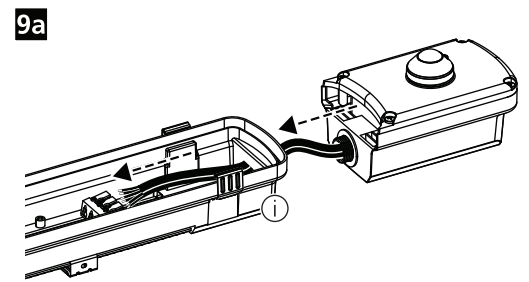

SKU	Description	Luminaire
0010476	Resisto SSA03H KIT	Resisto DALI
0010477	Resisto SSA03L KIT	Resisto DALI
0010478	Resisto SSA01N KIT	Resisto DALI

~~IP65~~ 0010470 5x2.5 Throughwiring kit 1200 mm
0010471 5x2.5 Throughwiring kit 1500 mm

~~IP65~~ 0010472 2x2.5 Throughwiring kit 1200 mm
0010473 2x2.5 Throughwiring kit 1500 mm

- [?] ○ Master / Slave**
- 0010470 5x2.5 Throughwiring kit 1200 mm
 - 0010471 5x2.5 Throughwiring kit 1500 mm
 - 0010472 2x2.5 Throughwiring kit 1200 mm
 - 0010473 2x2.5 Throughwiring kit 1500 mm