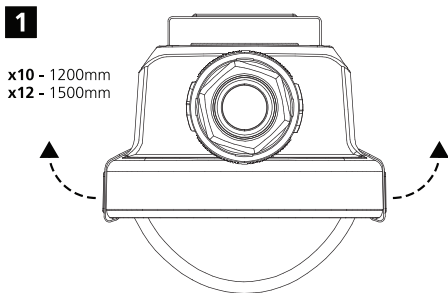

SKU	Description	Luminaire
0010476	Resisto SSA03H KIT	Resisto DALI
0010477	Resisto SSA03L KIT	Resisto DALI
0010478	Resisto SSA01N KIT	Resisto DALI

~~IP65~~ 0010470 5x2.5 Throughwiring kit 1200 mm
0010471 5x2.5 Throughwiring kit 1500 mm

~~IP65~~ 0010472 2x2.5 Throughwiring kit 1200 mm
0010473 2x2.5 Throughwiring kit 1500 mm

- [?] ○ Master / Slave**
- 0010470 5x2.5 Throughwiring kit 1200 mm
 - 0010471 5x2.5 Throughwiring kit 1500 mm
 - 0010472 2x2.5 Throughwiring kit 1200 mm
 - 0010473 2x2.5 Throughwiring kit 1500 mm