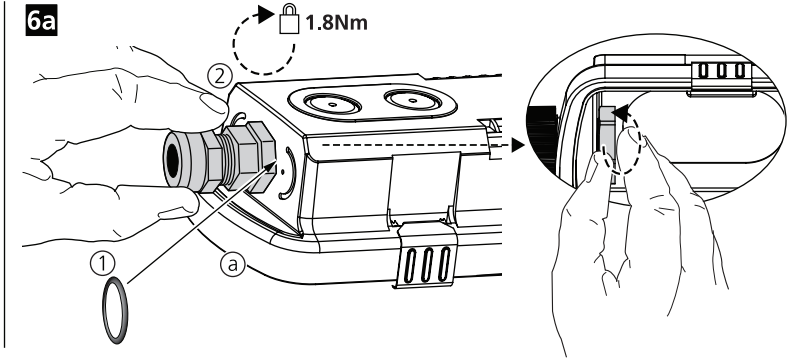

SKU	Description	Luminaire
0010476	Resisto SSA03H KIT	Resisto DALI
0010477	Resisto SSA03L KIT	Resisto DALI
0010478	Resisto SSA01N KIT	Resisto DALI

~~IP65~~ 0010470 5x2.5 Throughwiring kit 1200 mm
0010471 5x2.5 Throughwiring kit 1500 mm

~~IP65~~ 0010472 2x2.5 Throughwiring kit 1200 mm
0010473 2x2.5 Throughwiring kit 1500 mm

- [?] ○ Master / Slave**
- 0010470 5x2.5 Throughwiring kit 1200 mm
 - 0010471 5x2.5 Throughwiring kit 1500 mm
 - 0010472 2x2.5 Throughwiring kit 1200 mm
 - 0010473 2x2.5 Throughwiring kit 1500 mm