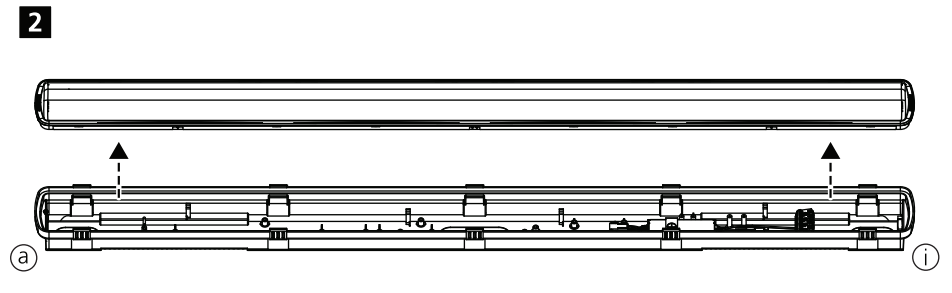

SKU	Description	Luminaire
0010476	Resisto SSA03H KIT	Resisto DALI
0010477	Resisto SSA03L KIT	Resisto DALI
0010478	Resisto SSA01N KIT	Resisto DALI

~~IP65~~ 0010470 5x2.5 Throughwiring kit 1200 mm
0010471 5x2.5 Throughwiring kit 1500 mm

~~IP65~~ 0010472 2x2.5 Throughwiring kit 1200 mm
0010473 2x2.5 Throughwiring kit 1500 mm

- [?] ○ Master / Slave**
- 0010470 5x2.5 Throughwiring kit 1200 mm
 - 0010471 5x2.5 Throughwiring kit 1500 mm
 - 0010472 2x2.5 Throughwiring kit 1200 mm
 - 0010473 2x2.5 Throughwiring kit 1500 mm