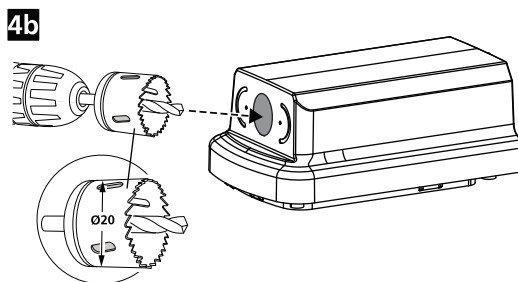

SKU	Description	Luminaire
0010476	Resisto SSA03H KIT	Resisto DALI
0010477	Resisto SSA03L KIT	Resisto DALI
0010478	Resisto SSA01N KIT	Resisto DALI

~~IP65~~ 0010470 5x2.5 Throughwiring kit 1200 mm
0010471 5x2.5 Throughwiring kit 1500 mm

~~IP65~~ 0010472 2x2.5 Throughwiring kit 1200 mm
0010473 2x2.5 Throughwiring kit 1500 mm

- [?] ○ Master / Slave**
- 0010470 5x2.5 Throughwiring kit 1200 mm
 - 0010471 5x2.5 Throughwiring kit 1500 mm
 - 0010472 2x2.5 Throughwiring kit 1200 mm
 - 0010473 2x2.5 Throughwiring kit 1500 mm