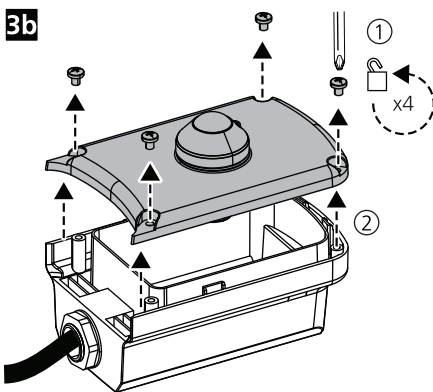

SKU	Description	Luminaire
0010476	Resisto SSA03H KIT	Resisto DALI
0010477	Resisto SSA03L KIT	Resisto DALI
0010478	Resisto SSA01N KIT	Resisto DALI

~~IP65~~ 0010470 5x2.5 Throughwiring kit 1200 mm
0010471 5x2.5 Throughwiring kit 1500 mm

~~IP65~~ 0010472 2x2.5 Throughwiring kit 1200 mm
0010473 2x2.5 Throughwiring kit 1500 mm

- [?] ○ Master / Slave**
- 0010470 5x2.5 Throughwiring kit 1200 mm
 - 0010471 5x2.5 Throughwiring kit 1500 mm
 - 0010472 2x2.5 Throughwiring kit 1200 mm
 - 0010473 2x2.5 Throughwiring kit 1500 mm