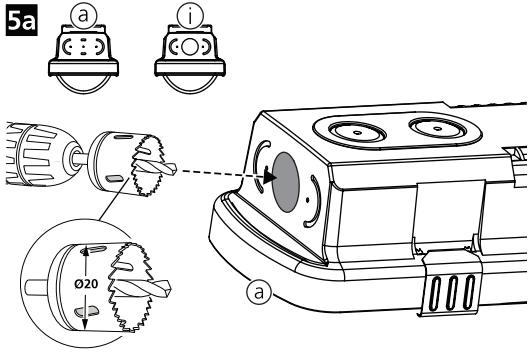

SKU	Description	Luminaire
0010476	Resisto SSA03H KIT	Resisto DALI
0010477	Resisto SSA03L KIT	Resisto DALI
0010478	Resisto SSA01N KIT	Resisto DALI

~~IP65~~ 0010470 5x2.5 Throughwiring kit 1200 mm
0010471 5x2.5 Throughwiring kit 1500 mm

~~IP65~~ 0010472 2x2.5 Throughwiring kit 1200 mm
0010473 2x2.5 Throughwiring kit 1500 mm

- [?] ○ Master / Slave**
- 0010470 5x2.5 Throughwiring kit 1200 mm
 - 0010471 5x2.5 Throughwiring kit 1500 mm
 - 0010472 2x2.5 Throughwiring kit 1200 mm
 - 0010473 2x2.5 Throughwiring kit 1500 mm