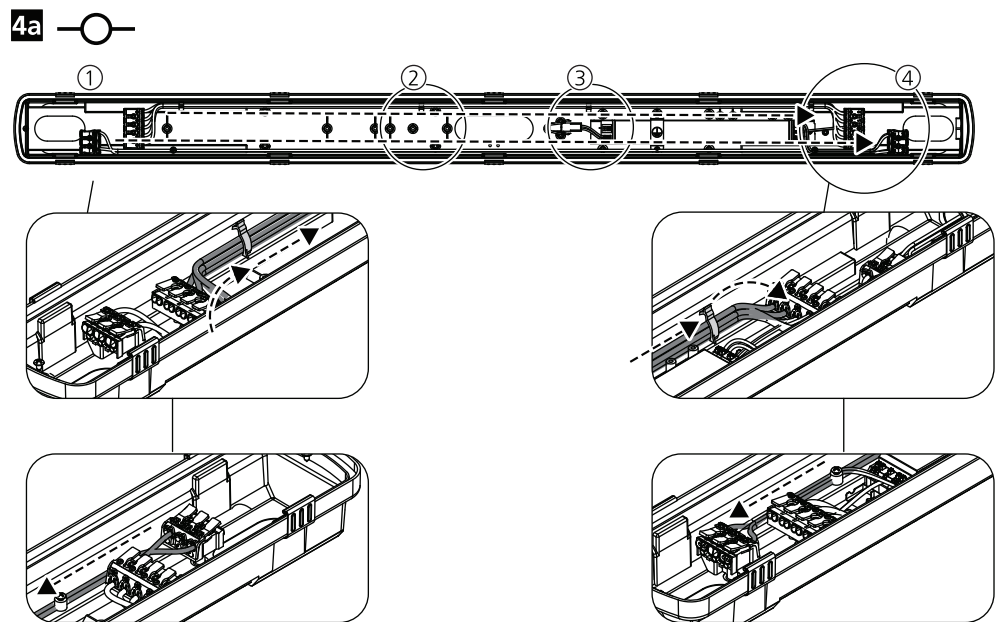

SKU	Description	Luminaire
0010476	Resisto SSA03H KIT	Resisto DALI
0010477	Resisto SSA03L KIT	Resisto DALI
0010478	Resisto SSA01N KIT	Resisto DALI

~~IP65~~ 0010470 5x2.5 Throughwiring kit 1200 mm
0010471 5x2.5 Throughwiring kit 1500 mm

~~IP65~~ 0010472 2x2.5 Throughwiring kit 1200 mm
0010473 2x2.5 Throughwiring kit 1500 mm

- [?] ○ Master / Slave**
- 0010470 5x2.5 Throughwiring kit 1200 mm
 - 0010471 5x2.5 Throughwiring kit 1500 mm
 - 0010472 2x2.5 Throughwiring kit 1200 mm
 - 0010473 2x2.5 Throughwiring kit 1500 mm