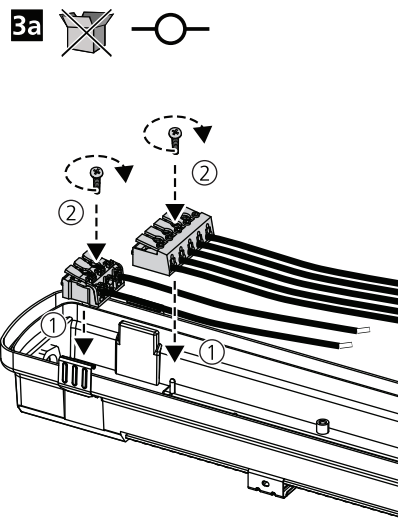

SKU	Description	Luminaire
0010476	Resisto SSA03H KIT	Resisto DALI
0010477	Resisto SSA03L KIT	Resisto DALI
0010478	Resisto SSA01N KIT	Resisto DALI

~~IP65~~ 0010470 5x2.5 Throughwiring kit 1200 mm
0010471 5x2.5 Throughwiring kit 1500 mm

~~IP65~~ 0010472 2x2.5 Throughwiring kit 1200 mm
0010473 2x2.5 Throughwiring kit 1500 mm

- [?] ○ Master / Slave**
- 0010470 5x2.5 Throughwiring kit 1200 mm
 - 0010471 5x2.5 Throughwiring kit 1500 mm
 - 0010472 2x2.5 Throughwiring kit 1200 mm
 - 0010473 2x2.5 Throughwiring kit 1500 mm