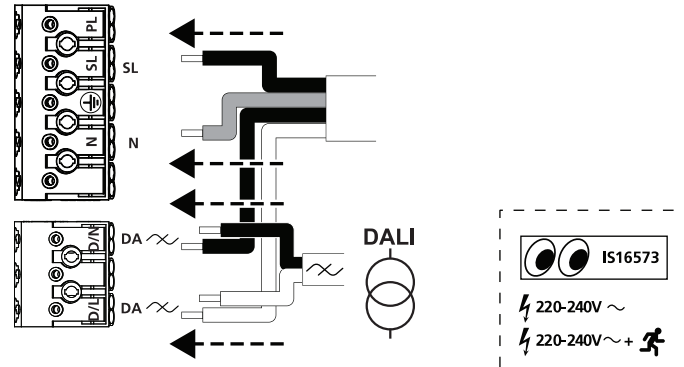

SKU	Description	Luminaire
0010476	Resisto SSA03H KIT	Resisto DALI
0010477	Resisto SSA03L KIT	Resisto DALI
0010478	Resisto SSA01N KIT	Resisto DALI

~~IP65~~ 0010470 5x2.5 Throughwiring kit 1200 mm
0010471 5x2.5 Throughwiring kit 1500 mm

~~IP65~~ 0010472 2x2.5 Throughwiring kit 1200 mm
0010473 2x2.5 Throughwiring kit 1500 mm

- [?] ○ Master / Slave**
- 0010470 5x2.5 Throughwiring kit 1200 mm
 - 0010471 5x2.5 Throughwiring kit 1500 mm
 - 0010472 2x2.5 Throughwiring kit 1200 mm
 - 0010473 2x2.5 Throughwiring kit 1500 mm